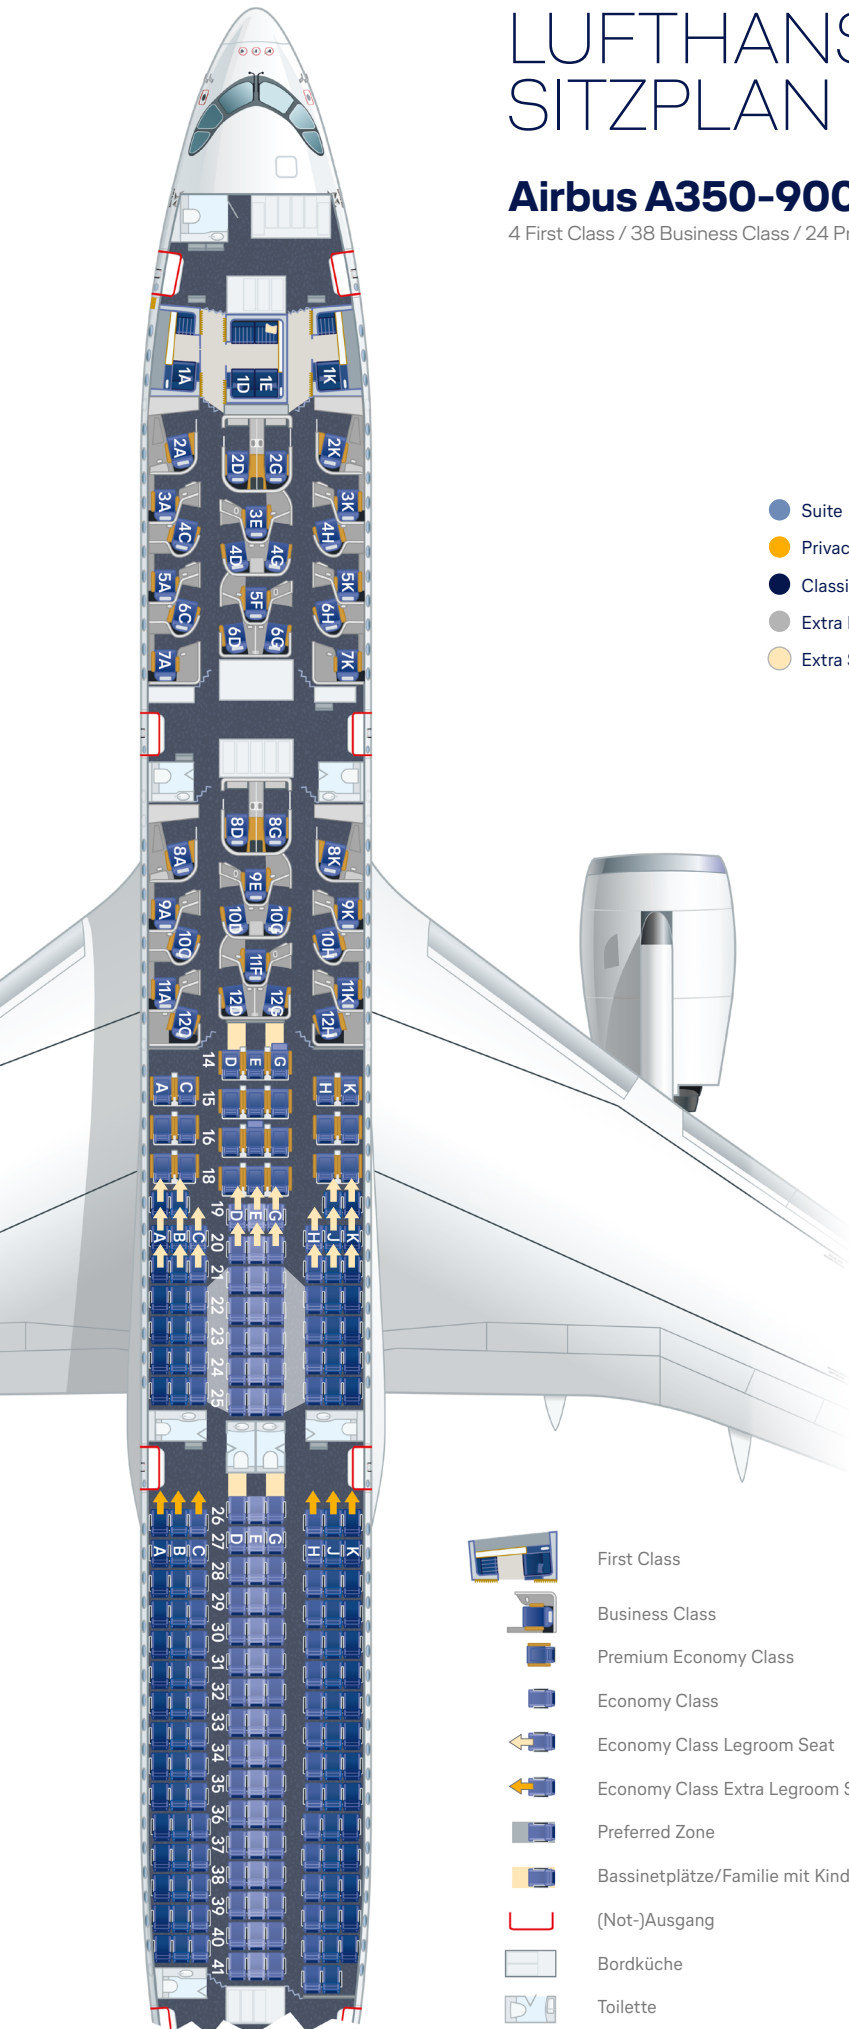

LUFTHANSA ALLEGRIS SITZPLAN

Airbus A350-900

4 First Class / 38 Business Class / 24 Premium Economy Class / 201 Economy Class

Business Class

Überblick der Sitztypen.

- Suite
- Privacy Seat
- Classic Seat
- Extra Long Bed
- Extra Space Seat

- First Class
- Business Class
- Premium Economy Class
- Economy Class
- Economy Class Legroom Seat
- Economy Class Extra Legroom Seat
- Preferred Zone
- Bassinetplätze/Familie mit Kind
- (Not-)Ausgang
- Bordküche
- Toilette