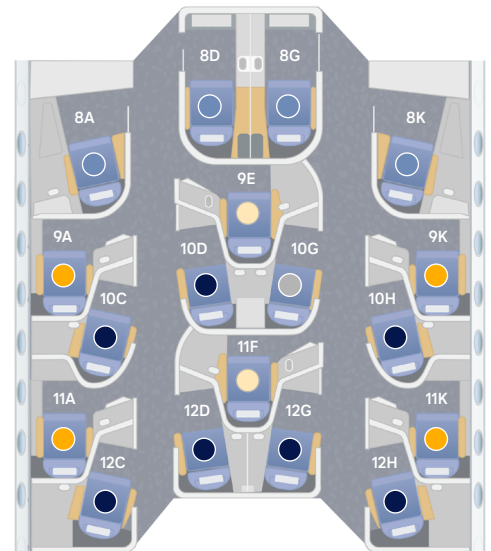

LUFTHANSA ALLEGRIS SITZPLAN

Airbus A350-900

4 First Class / 38 Business Class / 24 Premium Economy Class / 201 Economy Class

Business Class

Überblick der Sitztypen.

- Suite
- Privacy Seat
- Classic Seat
- Extra Long Bed
- Extra Space Seat

- First Class
- Business Class
- Premium Economy Class
- Economy Class
- Economy Class Legroom Seat
- Economy Class Extra Legroom Seat
- Preferred Zone
- Bassinetplätze/Familie mit Kind
- (Not-)Ausgang
- Bordküche
- Toilette