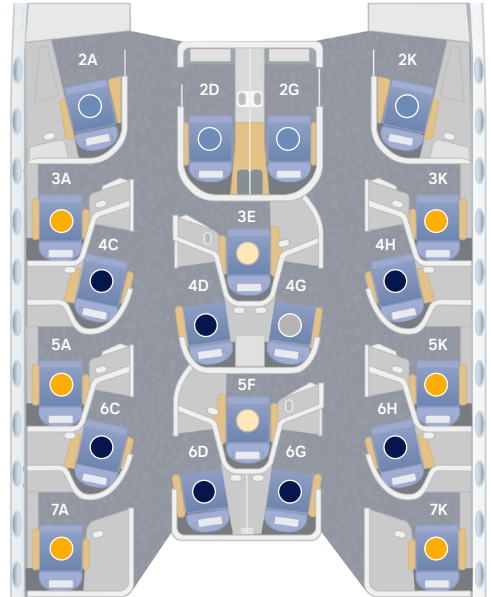

LUFTHANSA ALLEGRIS SITZPLAN

Airbus A350-900

4 First Class / 38 Business Class / 24 Premium Economy Class / 201 Economy Class

Business Class

Überblick der Sitztypen.

- Suite
- Privacy Seat
- Classic Seat
- Extra Long Bed
- Extra Space Seat

- First Class
- Business Class
- Premium Economy Class
- Economy Class
- Economy Class Legroom Seat
- Economy Class Extra Legroom Seat
- Preferred Zone
- Bassinetplätze/Familie mit Kind
- (Not-)Ausgang
- Bordküche
- Toilette