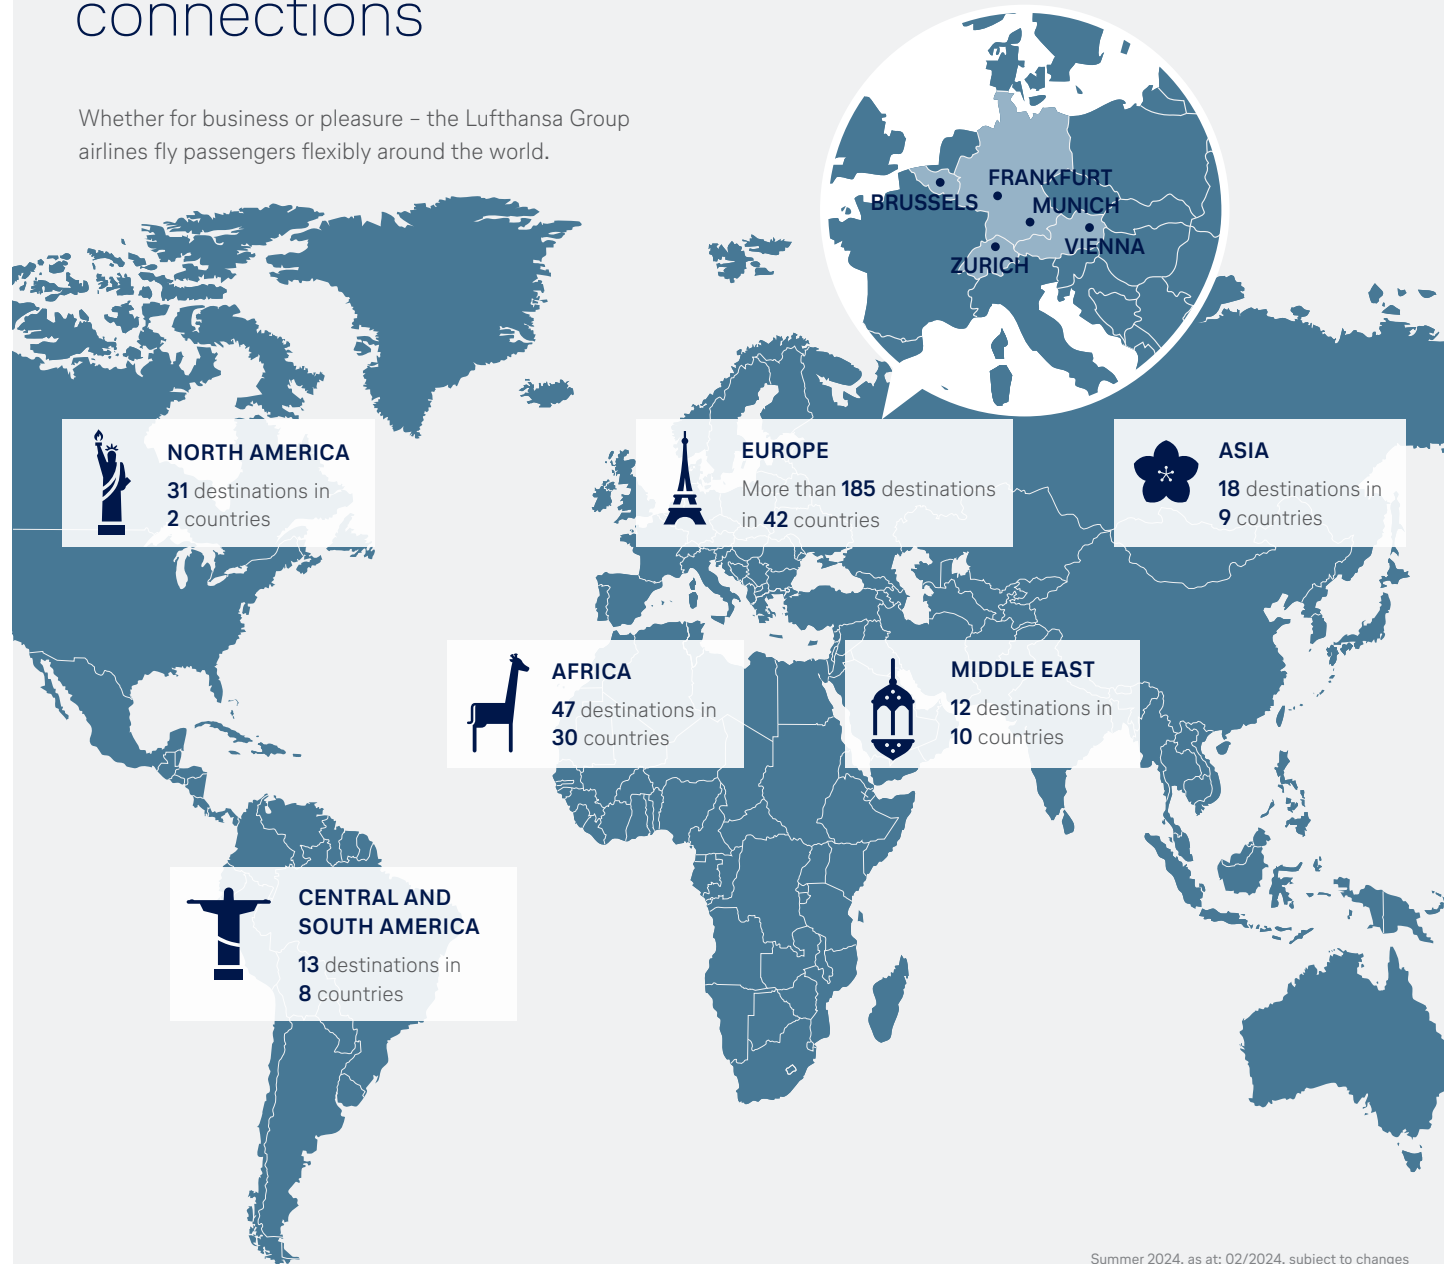

Encounter the whole world

Austrian Airlines, Brussels Airlines, Eurowings, Lufthansa, SWISS, Air Dolomiti, Discover Airlines and Edelweiss – these are the Lufthansa Group airlines.

Via hubs in Brussels, Frankfurt, Munich, Vienna and Zurich and on many direct connections they fly business and leisure passengers to more than 310 destinations around the whole world.

LUFTHANSA GROUP

With the best connections

Whether for business or pleasure – the Lufthansa Group airlines fly passengers flexibly around the world.

LUFTHANSA GROUP

Europe: more than 185 Lufthansa Group airlines destinations in 42 countries

LUFTHANSA GROUP

Central and South America:
13 Lufthansa Group airlines destinations
in 8 countries

Partner destinations

- more than 30 destinations in Central America
- more than 20 destinations in South America
- more than 30 destinations in the Caribbean

Partner destinations

- more than 50 destinations in Japan
- more than 100 destinations in China and South Korea
- more than 60 destinations in Southeast Asia, Australia, New Zealand and Micronesia

● Lufthansa Group airlines destinations
(OS/SN/EW/LH/LX/EN/WK/4Y)