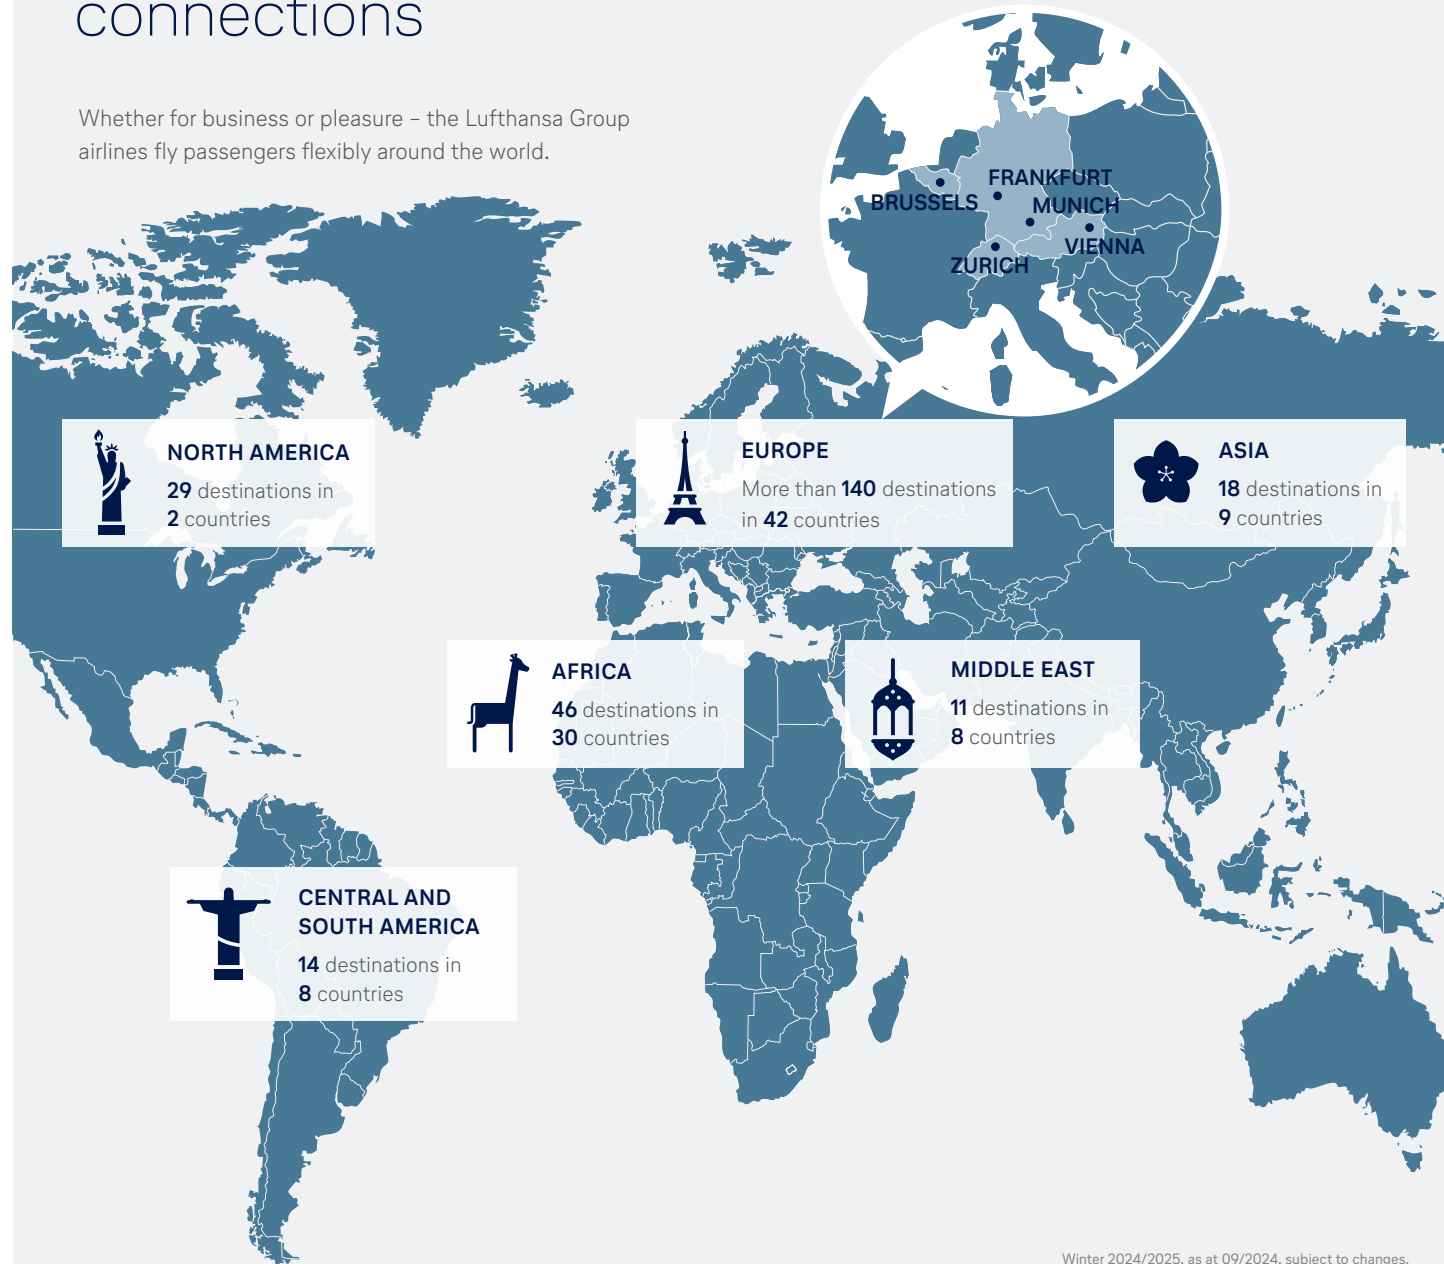

Encounter the whole world

Austrian Airlines, Brussels Airlines, Eurowings, Lufthansa, SWISS, Air Dolomiti, Discover Airlines and Edelweiss – these are the Lufthansa Group airlines.

Via hubs in Brussels, Frankfurt, Munich, Vienna and Zurich and on many direct connections they fly business and leisure passengers to more than 260 destinations around the whole world.

LUFTHANSA GROUP

With the best connections

Whether for business or pleasure – the Lufthansa Group airlines fly passengers flexibly around the world.

LUFTHANSA GROUP

Europe: more than 140 Lufthansa Group airlines destinations in 42 countries

LUFTHANSA GROUP

Central and South America:
14 Lufthansa Group airlines destinations
in 8 countries

Partner destinations

- more than 30 destinations in Central America
- more than 20 destinations in South America
- more than 30 destinations in the Caribbean

● Lufthansa Group airlines destinations
(OS/SN/EW/LH/LX/EN/WK/4Y)

Winter 2024/2025, as at 09/2024, subject to changes.

LUFTHANSA GROUP

Africa:
46 Lufthansa Group
airlines destinations
in 30 countries

Middle East:
11 Lufthansa Group
airlines destinations
in 8 countries