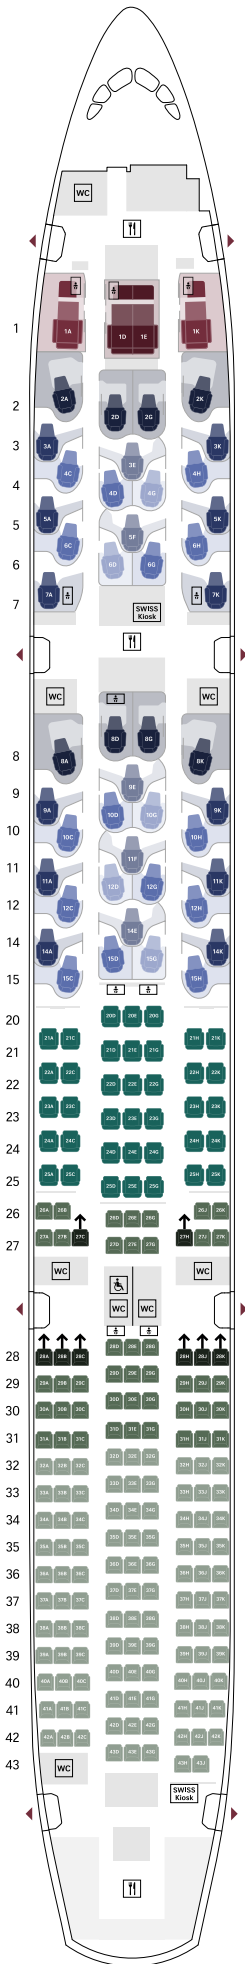

SWISS SENSES SITZPLAN

Airbus A350-900

3 SWISS First / 45 SWISS Business / 38 SWISS Premium Economy / 156 SWISS Economy

SWISS First

- Single Suite
- Suite Plus

SWISS Business

- Business Suite
- Privacy Seat
- Extra Space Seat
- Classic Seat
- Extra Long Bed Seat

SWISS Premium Economy

- Classic Seat

SWISS Economy

- Preferred Zone Seat
- Extra Legroom Seat
- Classic Seat

SWISS Business

Überblick der Sitztypen