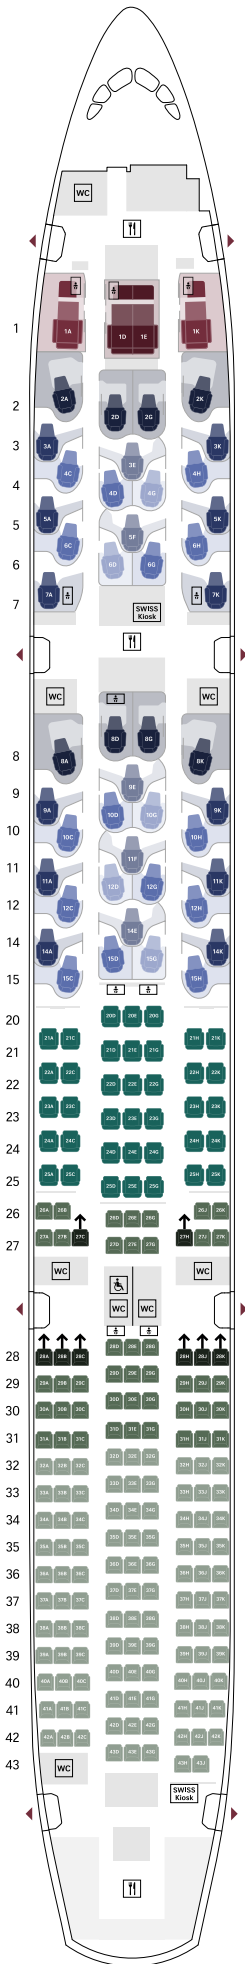

SWISS SENSES SEATMAP

Airbus A350-900

3 SWISS First / 45 SWISS Business / 38 SWISS Premium Economy / 156 SWISS Economy

SWISS First

- Single Suite
- Suite Plus

SWISS Business

- Business Suite
- Privacy Seat
- Extra Space Seat
- Classic Seat
- Extra Long Bed Seat

SWISS Premium Economy

- Classic Seat

SWISS Economy

- Preferred Zone Seat
- Extra Legroom Seat
- Classic Seat

SWISS Business

Seat Type Overview